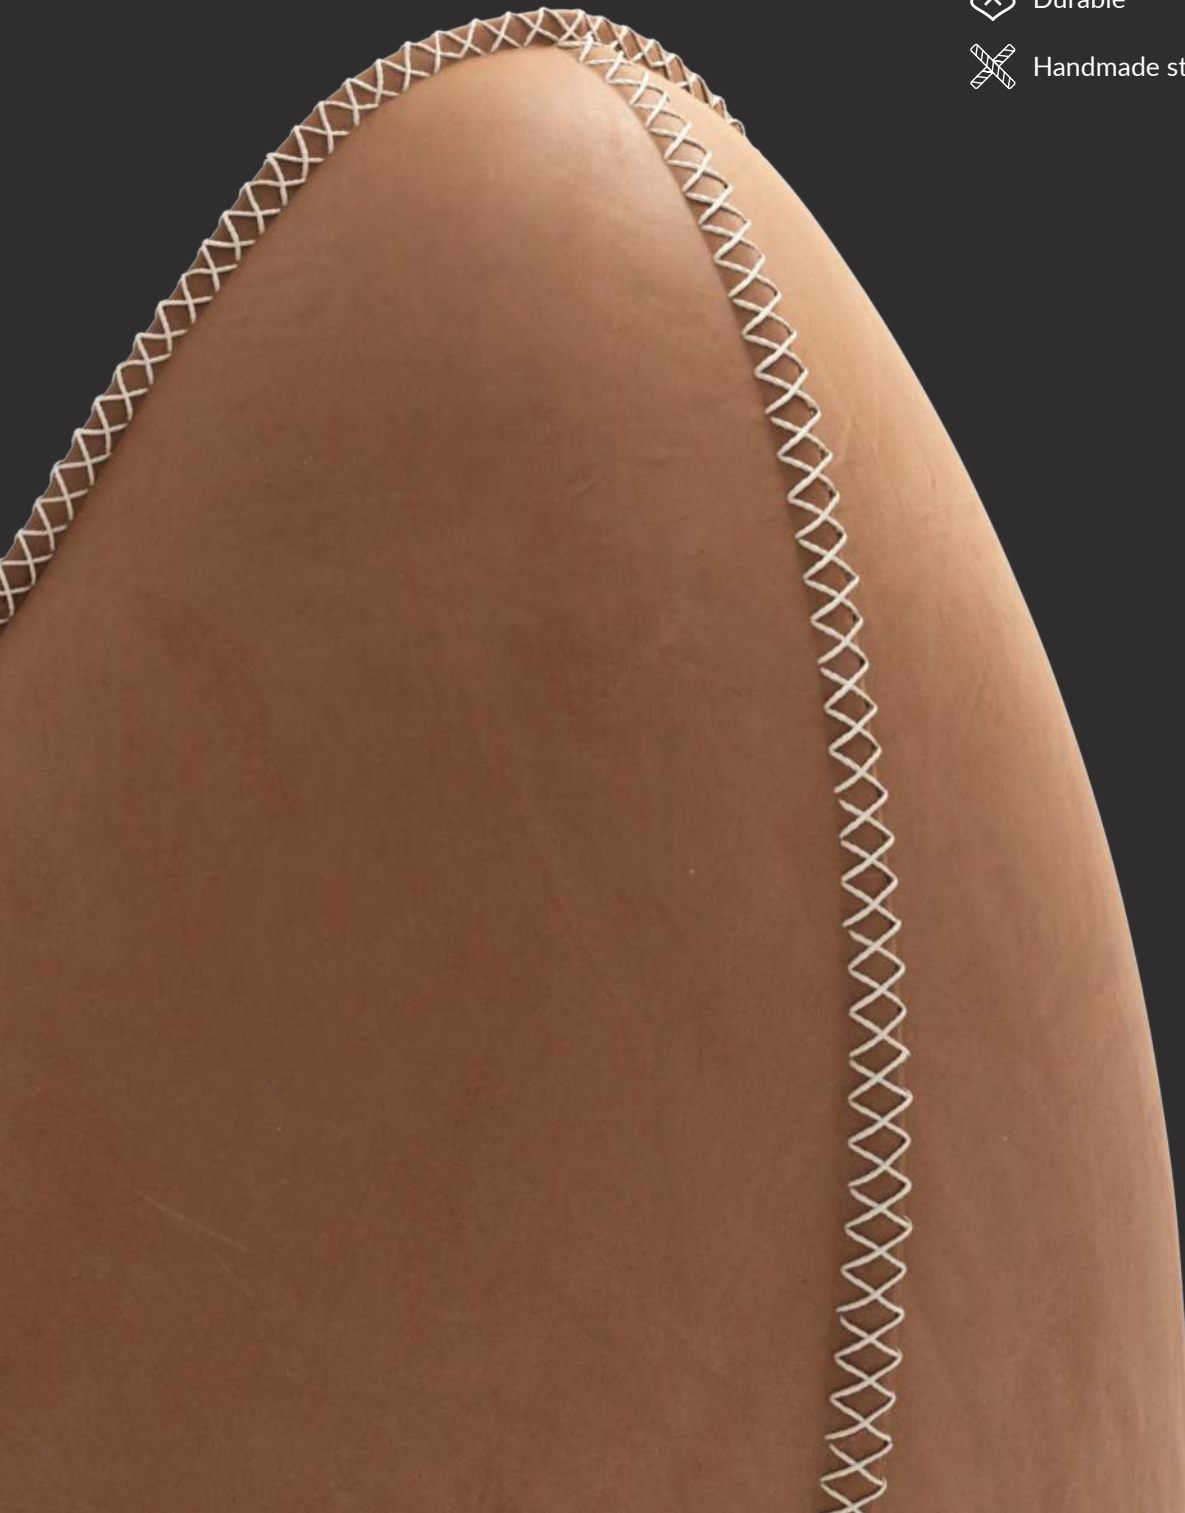

DUNES LOUNGE CHAIR & POUF

WARM TONES AND EDGY DESIGN

The SACKit Dunes Lounge Chair gives you the well-known comfort of the retro beanbag chair combined with beautiful natural leather in the finest quality. SACKit Dunes Lounge Chair is a lounge chair in unique Danish design, that complements your home with warmth and edgy details – nice!

SACKit Dunes Lounge Chair is made for continuous use. All materials are of the very best quality – a surface of high quality leather, a strong polyester undersurface, YKK zipper and dimensionally stable and ultra comfortable filling made of 50% non-toxic EPS beads and 50% foam . Go on and have a seat!

Divided into compartments

Dimensionally stable

Durable

Handmade stitches