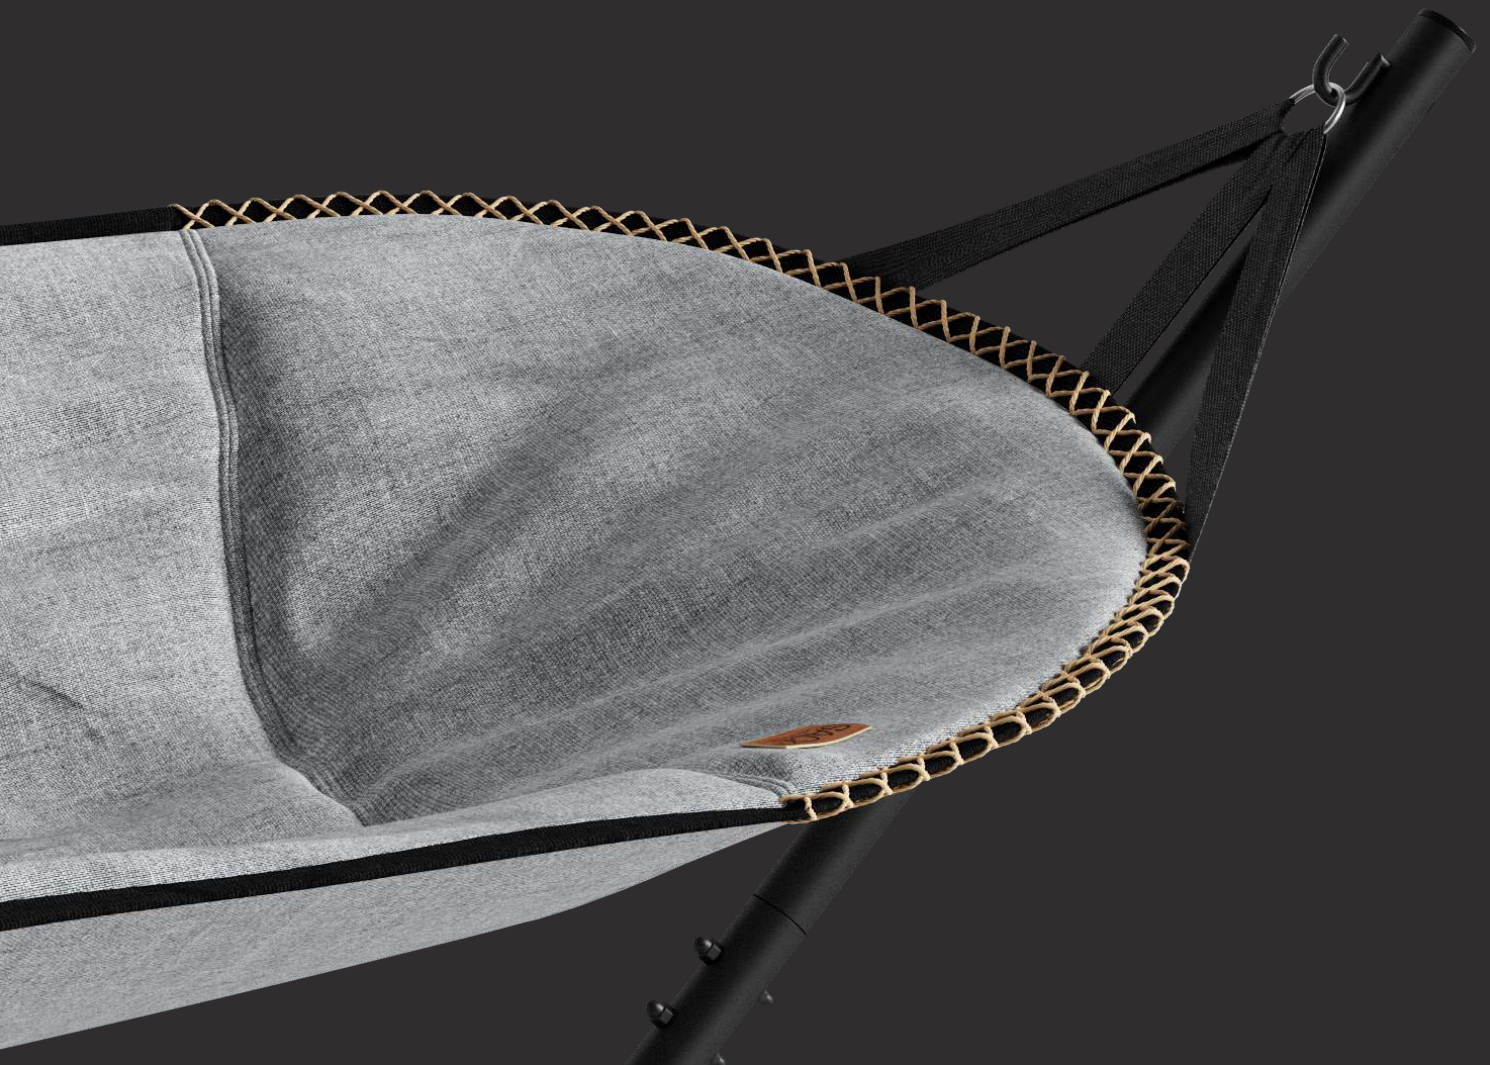

Customized & waterproof cover available

Lightfastness

Water resistant

Durable

Handmade stitches

Cobana Hammock | Black  
Item no. 8581111  
Size: 293x106x108cm

Cobana Hammock | Sand Melange  
Item no. 8581113  
Size: 293x106x108cm