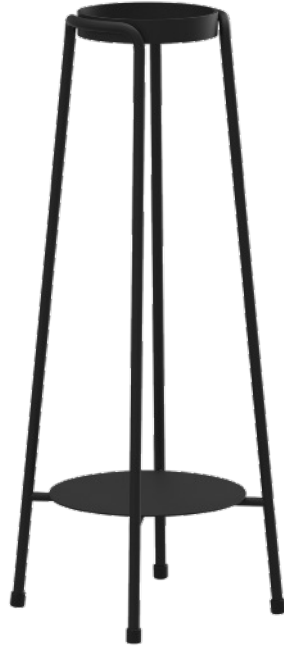

The stand is created in a simple design and functions as a natural extension of all SACKit Accessories with Ø14 Accessory Fit, which can all be placed in the stand. Patio Accessory Stand elevates your SACKit Accessories and brings your outdoor area to a new level of aesthetic.

Customized & waterproof cover available

Ø14 Accessory Fit

Solid metal

Danish design

Patio Accessory Stand - Ø14  
Item no. 8583602  
Size: 30 x 30 x 65 cm

These SACKit Accessories and the Patio Accessory Stand - Ø14 is customized to fit each other perfectly. What is your favorite look?

## PATIO ACCESSORY STAND - Ø22